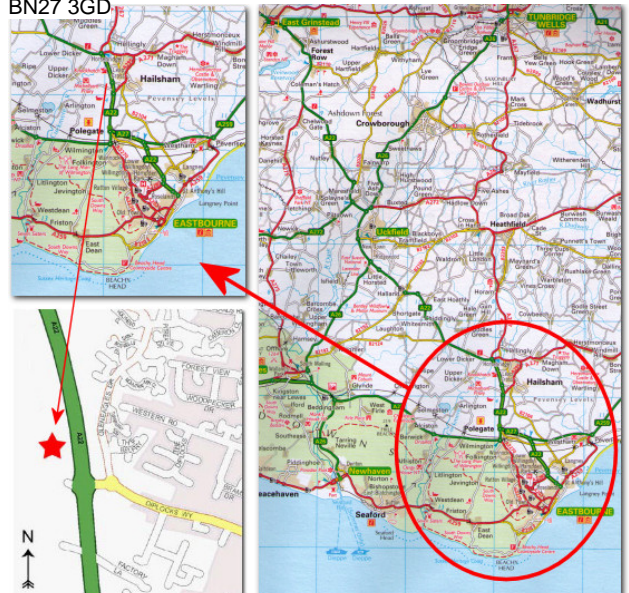

### Indoor Location

Robertsbridge Community College  
 Knelle Road  
 Robertsbridge  
 East Sussex  
 TN32 5EA

### Outdoor Location

500 Yards NORTH OF  
 Knockhatch Adventure Park  
 Hailsham Bypass (A22)  
 Hailsham  
 East Sussex  
 BN27 3GD

*These dates may be subject to change, please keep an eye on the website [www.eecc.co.uk](http://www.eecc.co.uk) for the latest version. (1/10/16)*