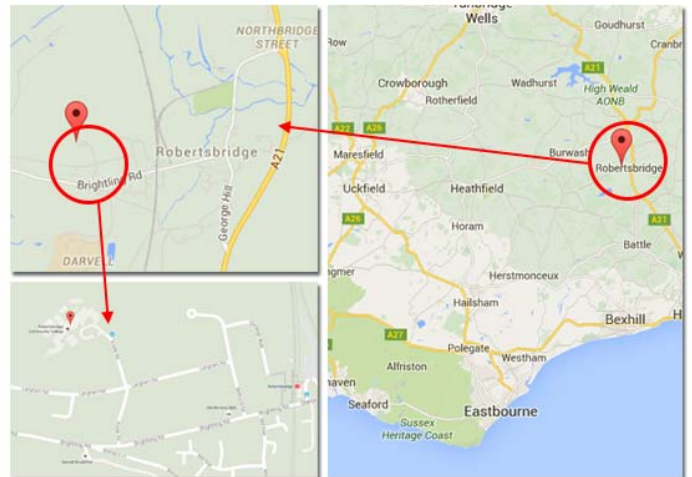

### Indoor Location

Robertsbridge Community College  
 Knelle Road  
 Robertsbridge  
 East Sussex  
 TN32 5EA

### Outdoor Location

500 Yards NORTH OF  
 Knockhatch Adventure Park  
 Hailsham Bypass (A22)  
 Hailsham  
 East Sussex  
 BN27 3GD

*These dates may be subject to change, please keep an eye on the website [www.eecc.co.uk](http://www.eecc.co.uk) for the latest version. (1/10/16)*